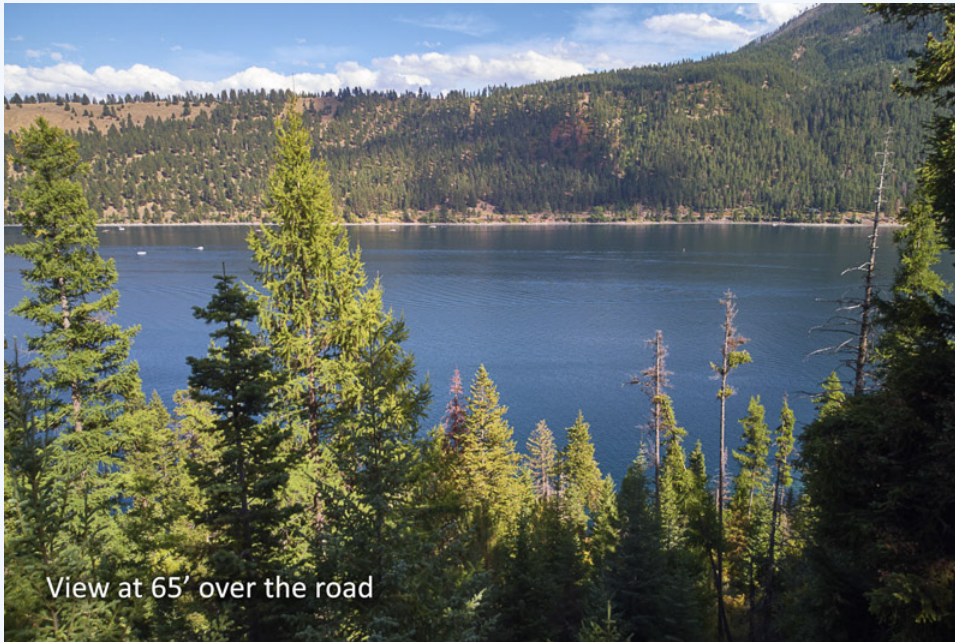

19305536, WALLOWA LAKE VIEW,
WOODED 1.14 ACRE LOT

For Sale. \$ 130,000

0 Lake Shore Dr., Wallowa Lake, OR, 97846

Wallowa Lake view 1.14 wooded acres near the end of a dead end road. Quiet location to build a home with a spectacular, private setting and view of Wallowa Lake. Possible to build 2 homes/2 water certificates to community water system. Power and sewer nearby.

LAND INFORMATION:

Total acres : 1.14

CONVENIENCE:

Property Features: Lake Front, Treed View,

Name **Michele Baird**
Phone (541) 432-5000
Mobile (541) 398-1377